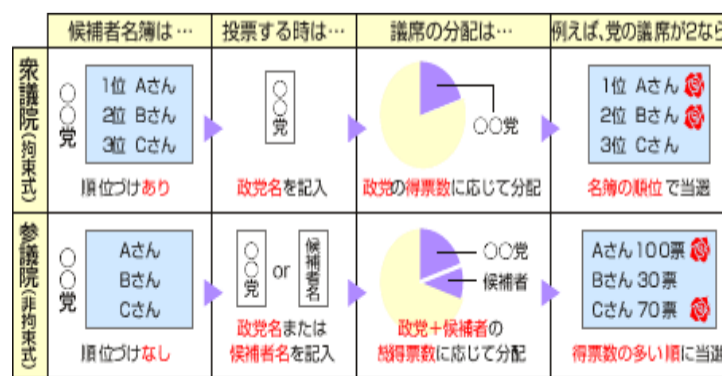

Table showing voter statistics by district: 投票者数, 棄権者数. Includes columns for Total, Male, Female.

Table showing voter statistics by district: 投票率(A), 前回投票率(B), A, Bの差. Includes columns for voters per polling place, 順位, 順位.

選挙の種類

Table detailing election types: 選挙種, 被選挙権, 任期, 任期満了. Includes categories like 地方選挙, 国政選挙.

~比例代表選挙の方式の違い~

比例代表選挙は、各政党の得票数に応じて（比例させて）議席を分配しますが、衆議院と参議院ではその方式が異なります。

Table showing voter statistics by polling station (投票所): 投票区, 投票所施設名, 投票率. Lists various schools and community centers.

Table showing voter statistics by district: 有権者数, 投票者数. Includes columns for Total, Male, Female, 18-20代.

Table showing voter statistics by district: 投票者数, 投票率. Includes columns for Total, Male, Female, 18-20代.

Table showing voter statistics by district: 投票率. Includes columns for Total, 順位, 18-20代(A), 70代以上(B), A, Bの差.